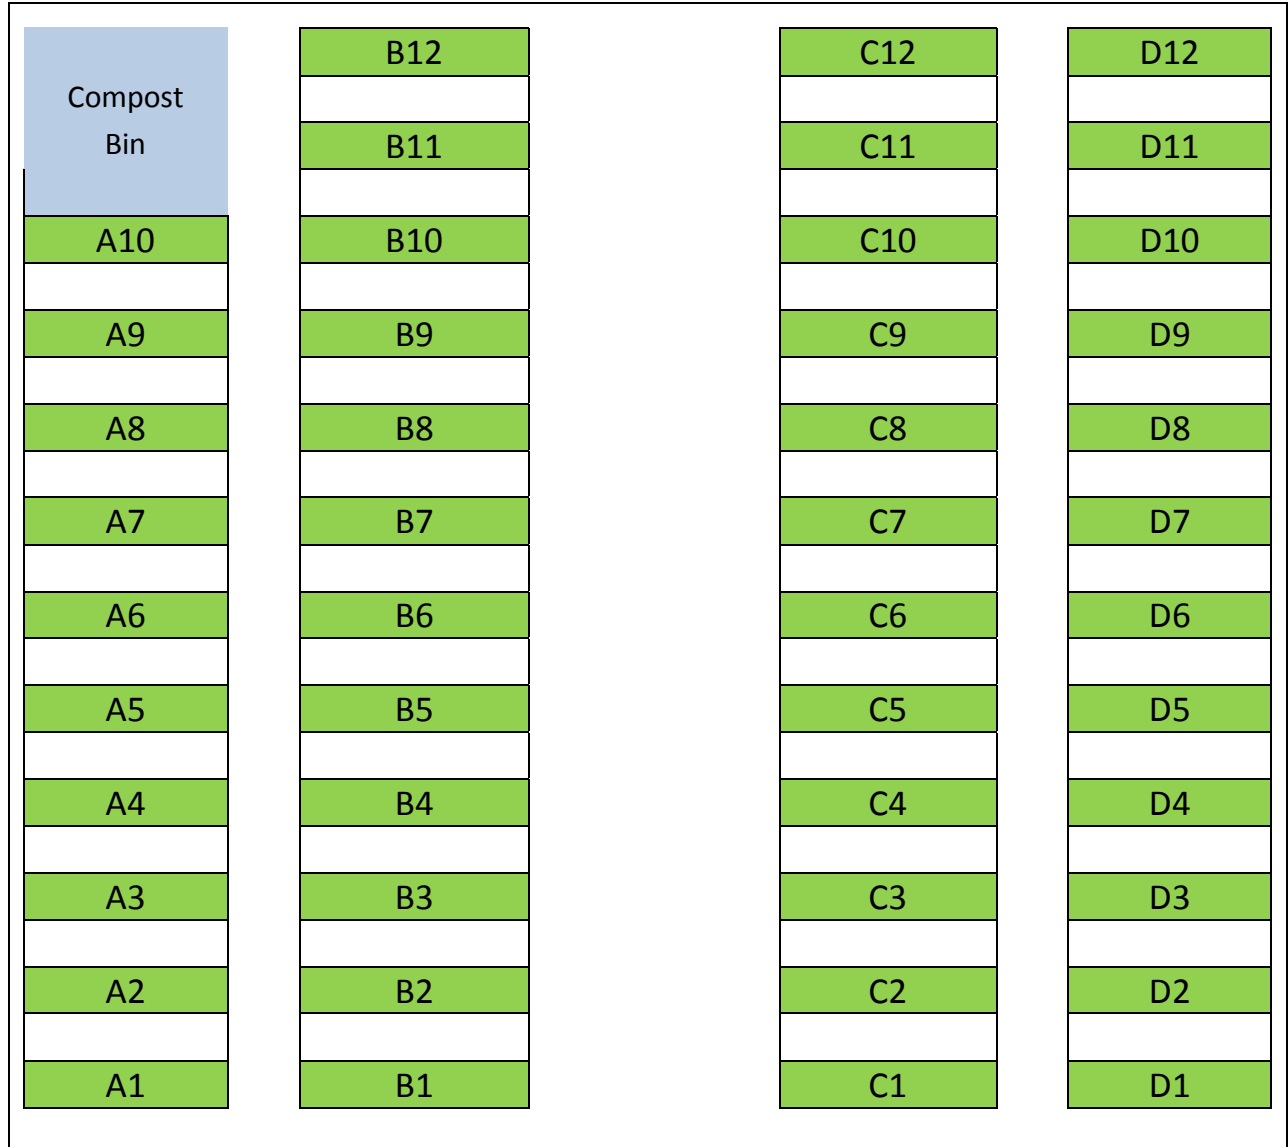

2013 Falls Community Garden

Plot Plan

GATE